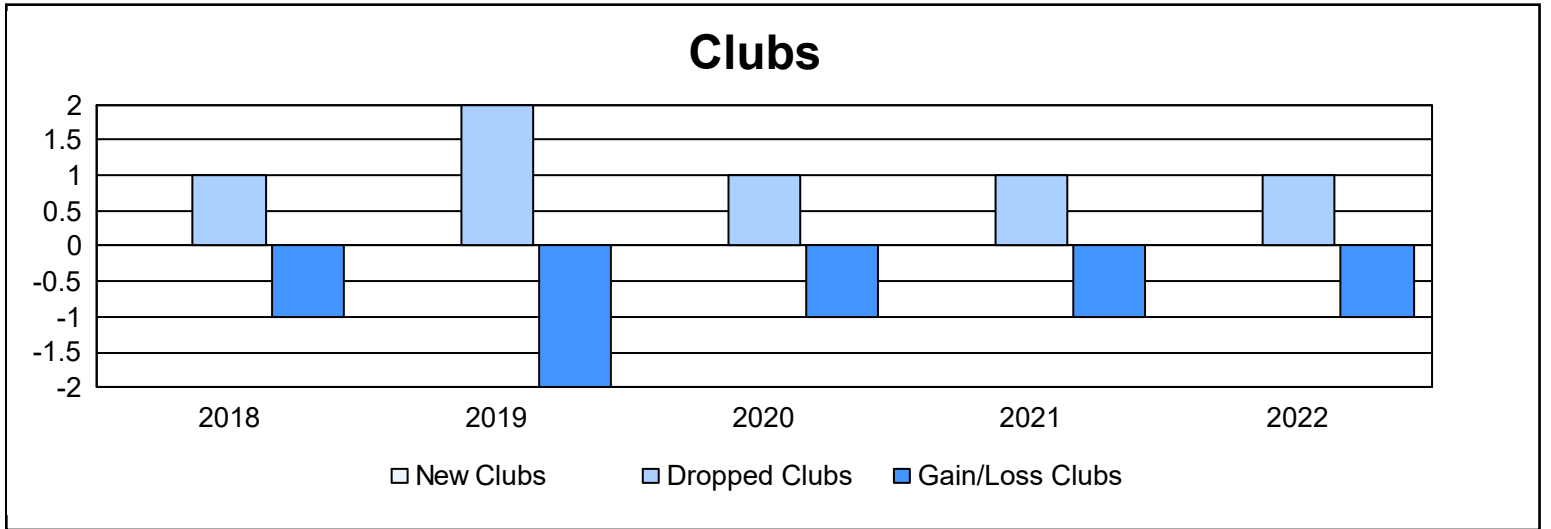

Year	New Clubs	Dropped Clubs	Gain/ Loss Clubs	New Members	Charter Members	Reinstate Members	Transfer Members	Total Member Added	Total Members Dropped	Gain/ Loss Members
2017-2018	0	1	-1	93	2	3	3	101	142	-41
2018-2019	0	2	-2	63	2	8	2	75	123	-48
2019-2020	0	1	-1	48	0	2	0	50	123	-73
2020-2021	0	1	-1	31	0	3	1	35	87	-52
2021-2022	0	1	-1	81	0	0	1	82	86	-4
<b>Average</b>	<b>0</b>	<b>1</b>	<b>-1</b>	<b>63</b>	<b>1</b>	<b>3</b>	<b>1</b>	<b>69</b>	<b>112</b>	<b>-44</b>

### Membership Composition June 2022 Cumulative