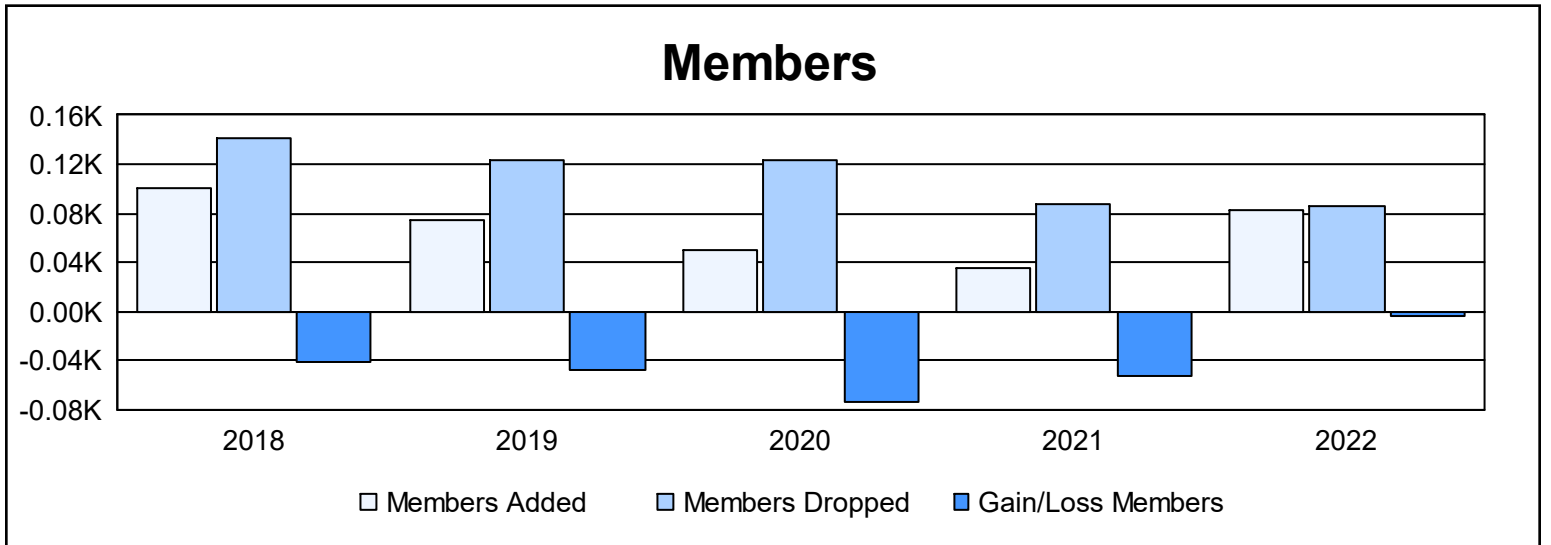

Year	New Clubs	Dropped Clubs	Gain/ Loss Clubs	New Members	Charter Members	Reinstate Members	Transfer Members	Total Member Added	Total Members Dropped	Gain/ Loss Members
2017-2018	0	1	-1	93	2	3	3	101	142	-41
2018-2019	0	2	-2	63	2	8	2	75	123	-48
2019-2020	0	1	-1	48	0	2	0	50	123	-73
2020-2021	0	1	-1	31	0	3	1	35	87	-52
2021-2022	0	1	-1	81	0	0	1	82	86	-4
<b>Average</b>	<b>0</b>	<b>1</b>	<b>-1</b>	<b>63</b>	<b>1</b>	<b>3</b>	<b>1</b>	<b>69</b>	<b>112</b>	<b>-44</b>

### Membership Composition June 2022 Cumulative