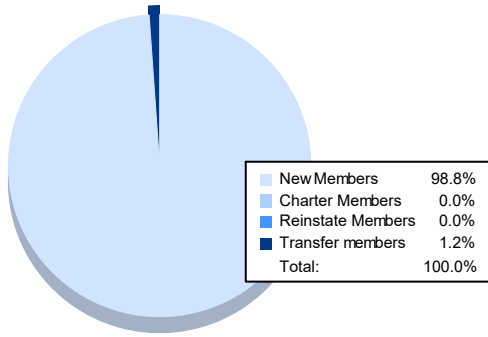

Year	New Clubs	Dropped Clubs	Gain/ Loss Clubs	New Members	Charter Members	Reinstate Members	Transfer Members	Total Member Added	Total Members Dropped	Gain/ Loss Members
2017-2018	0	1	-1	93	2	3	3	101	142	-41
2018-2019	0	2	-2	63	2	8	2	75	123	-48
2019-2020	0	1	-1	48	0	2	0	50	123	-73
2020-2021	0	1	-1	31	0	3	1	35	87	-52
2021-2022	0	1	-1	81	0	0	1	82	86	-4
<b>Average</b>	<b>0</b>	<b>1</b>	<b>-1</b>	<b>63</b>	<b>1</b>	<b>3</b>	<b>1</b>	<b>69</b>	<b>112</b>	<b>-44</b>

### Membership Composition June 2022 Cumulative